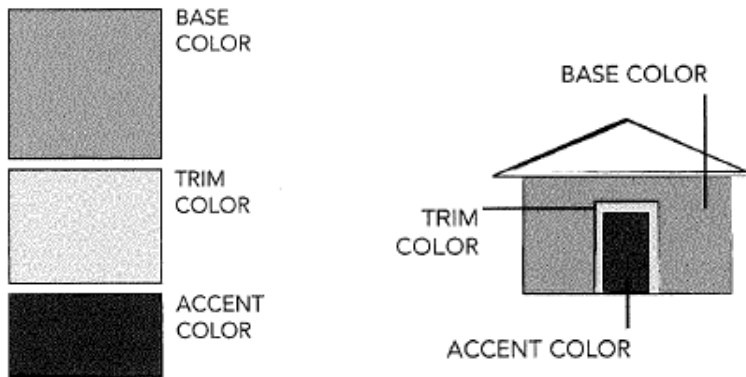

CUSTOMER: _____

DATE: _____

EXTERIOR COLOR SHEET

- ★ Use the base color as the main color for the house.
- ★ Use the trim color for trim around the windows, around doors, and along the roof line.
- ★ Use the accent color on doors and shutters.

| | Color Name and Number | Sheen (i.e. Flat, Satin or Gloss) |
|---------------------|------------------------------|--|
| Base color | | |
| Trim color | | |
| Accent color | | |
| | | |
| | | |
| | | |